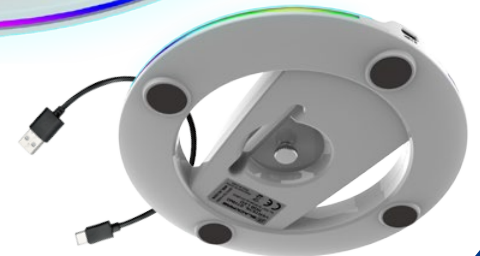

Item: 16,5 x 19 x 2,6 cm | 0,190 Kg
Box: 35 x 18 x 8,8 cm | Uds./Box: 6

PVPR: 14,95€
Cat.: SOPORTES/STANDS

ES | CARACTERÍSTICAS:

Producto para PS5™ SLIM (compatible Estándar y Digital)

- Soporte vertical para consolas PS5™ MODELO SLIM (Series CFI-2000), compatible con Estándar y Digital.
- Iluminación RGB LED en la base, con botón de control táctil para alternar entre los 15 modos LED disponibles.
- Almohadillas anti-deslizantes en la parte inferior y ranura para ventilación extra.
- Cable de alimentación USB-C incluido (0,22m longitud).
- Fácil instalación y uso (incluye tornillo de sujeción para consola).

*Consola, mandos y accesorios adicionales no incluidos.

EN | FEATURES:

Product for PS5™ SLIM (Standard & Digital compatible)

- Vertical Stand for PS5™ SLIM MODEL consoles (Series CFI-2000), compatible Standard and Digital Editions.
- RGB LED lighting on the base, with touch control button to toggle between the 15 available LED modes.
- Anti-slippery bottom pads and slot for extra ventilation.
- USB-C power cable included (0.22m length).
- Easy installation and use (includes fixing screw for console).

*Console, controllers and other accessories not included.