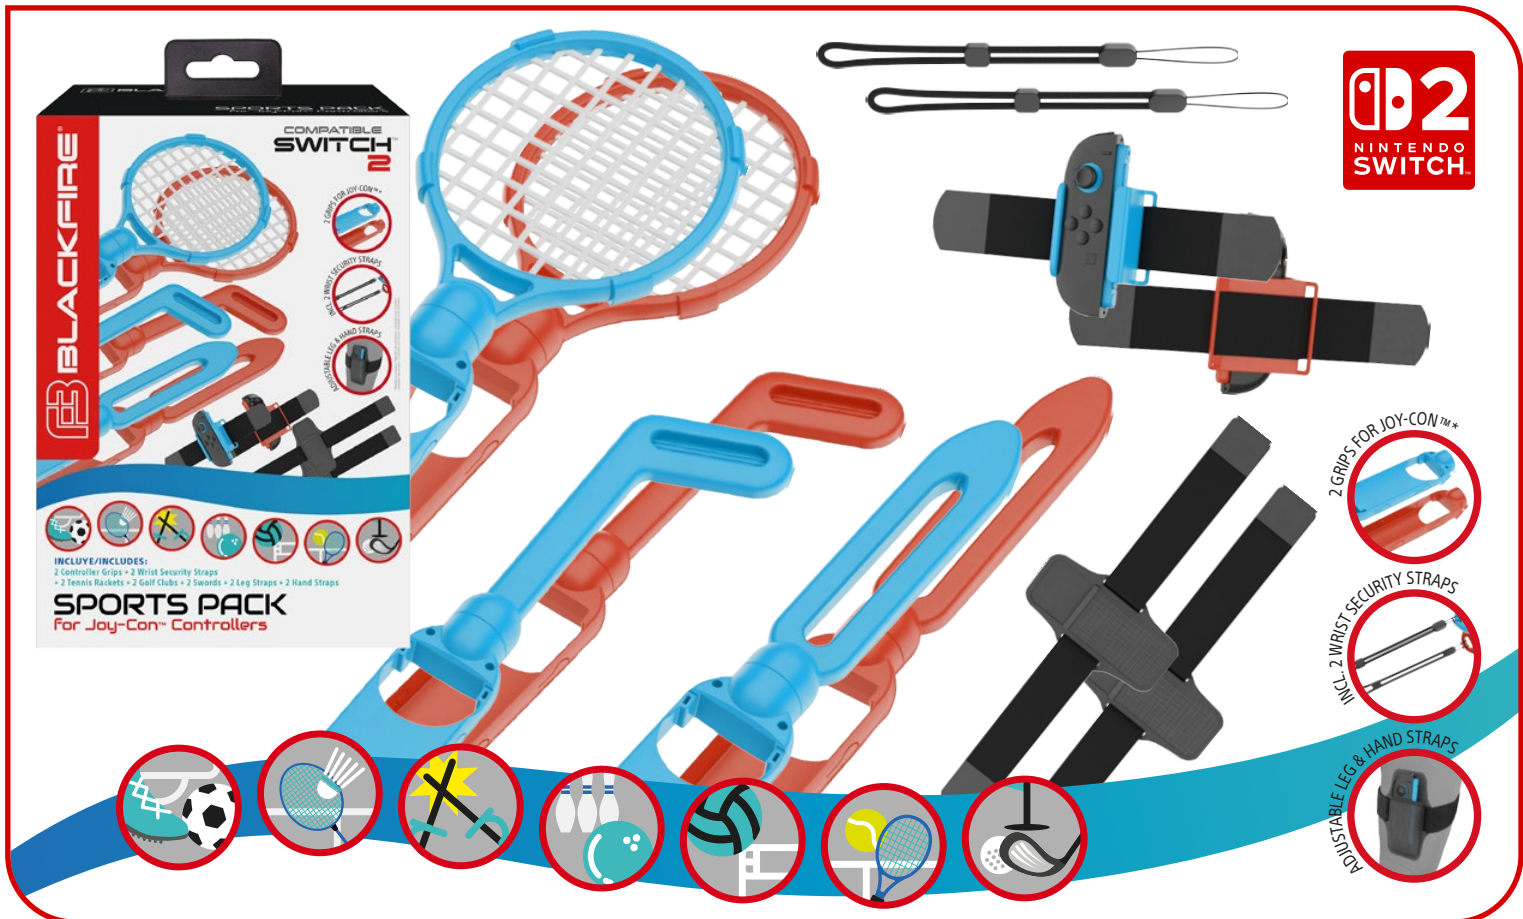

*Consola, mandos y accesorios adicionales no incluidos.

EN | FEATURES:

Product compatible only with Nintendo Switch™ 2 Joy-Con™ 2 controllers.

- 2 Wheels made in ABS material for Nintendo Switch™ 2 Joy-Con™* 2 controllers.
- They can be used interchangeably with either the left (-) or right (+) controllers.
- Ergonomic design specially designed for long gameplays.
- Include SL/SR buttons for better comfort.
- NOT COMPATIBLE with Switch™ 2019, OLED or Lite.

*Console, controllers and other accessories not included.

Información de Producto / Product Information

EAN/SKU: 8431305034193

Compatible: SWITCH 2

BLACKFIRE®

Sports Pack 14in1

Item: 16,5 x 23,5 x 8,2 cm | 0,424 Kg
 Box: 26 x 25 x 35 cm | Uds./Box: 6

PVPR: 24,95€
 Cat.: PACKS

ES | CARACTERÍSTICAS:

Producto compatible solo con mandos Joy-Con™ 2 de Nintendo Switch™ 2.

- 2 Grips mandos Joy-Con™ 2 de Nintendo Switch™ 2.
- 2 Correas de muñeca para seguridad con los grips.
- 6 Accesorios de Deportes acoplables a los Grips: 2 Raquetas de Tenis, 2 Palos de Golf, 2 Espadas.
- 2 Cintas Pierna ajustables para mandos Joy-Con™ 2.
- 2 Cintas Mano ajustables para mandos Joy-Con™ 2.
- NO COMPATIBLE con Switch™ 2019, OLED ni Lite.

*Consola, juegos y accesorios adicionales no incluidos.

EN | FEATURES:

Product compatible only with Nintendo Switch™ 2 Joy-Con™ 2 controllers.

- 2 Grips for Nintendo Switch™ 2 Joy-Con™ 2 controllers.
- 2 Wrist straps for safety when using grips.
- 6 Sports accessories attachable to the Grips: 2 Tennis Rackets, 2 Golf Clubs, 2 Swords.
- 2 Adjustable Leg Straps for Joy-Con™ 2 controllers.
- 2 Adjustable Hand Straps for Joy-Con™ 2 controllers.
- NOT COMPATIBLE with Switch™ 2019, OLED or Lite.